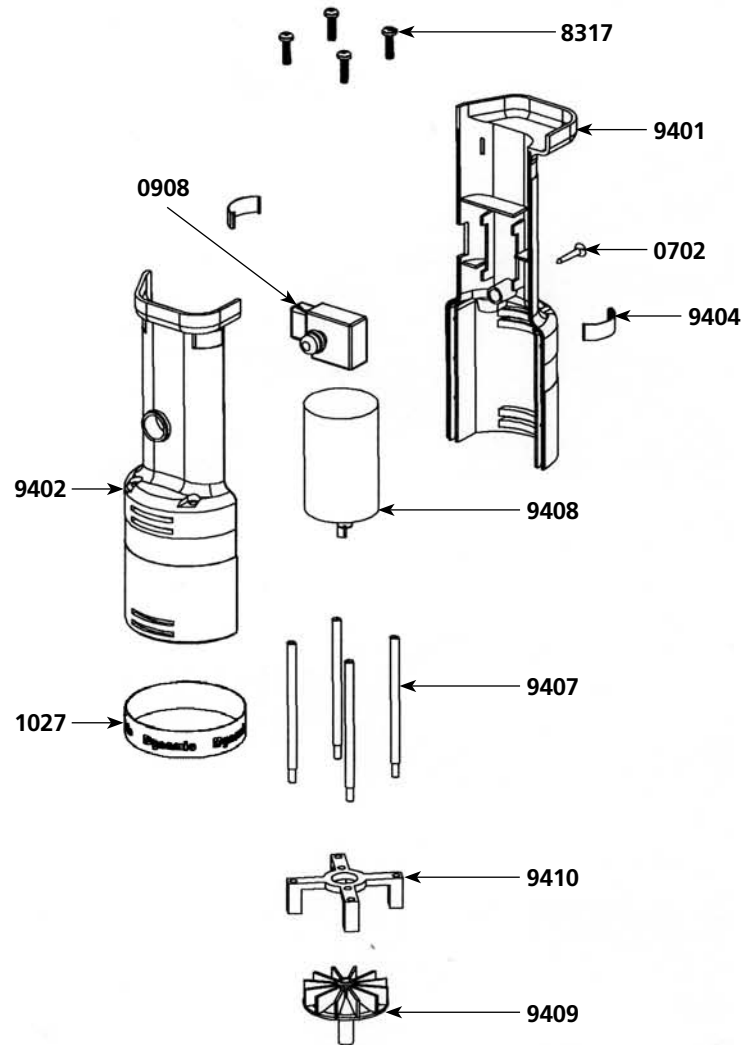

MXP 94 MINI CORDLESS

Parts list

Code

Waterproof seal	0632	
Self-lubricating ring	0637	
Handle screw (1)	0702	
Locking washer	0713	
Non-locking switch	0908	
Dynamic label	1027	
Brace screws (4)	8317	
Half handle (label side)	9401	
Upper half handle	9402	
Clips (2)	9404	
Braces (4)	9407	
Motor	9408	
Fan (coupling)	9409	
Motor holder + screws	9410	
Main shaft + locking washer	9411	
Emulsifying blade	9414	
Cutter blade w/ screw	9415	
Complete handle	9430	
Foot assembly w/ bearing (exc. shaft + blade)	9510	