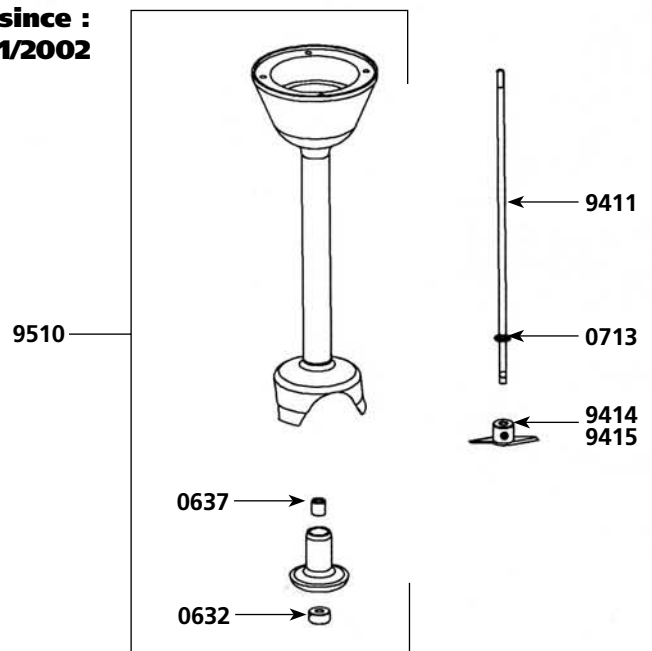

Charger and battery
See machine catalogue